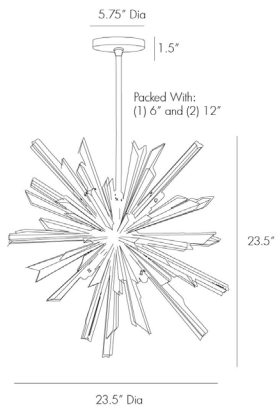

## WALDORF SMALL CHANDELIER

89027  
H: 29 IN, Dia: 23.50 IN  
Antique Brass  
Contract Suitable As Is

Depth and scale are transformative features in this eight-light chandelier. Angular steel shards in varying sizes extend from the center, creating a vibrant form finished in antique brass. Clear glass rods are interspersed throughout, adding a nice contrast from the metal. Available in a larger size or vintage silver finish. Additional pipe available (PIPE-101). Damp-rated, although limited covered outdoor conditions may affect

### DIMENSIONS

Chandelier	H: 23.5 IN, Dia: 23.50 IN
Minimum Hanging Height	29 IN
Maximum Hanging Height	47 IN
Canopy	H: 1 IN, Dia: 5.75 IN

### WIRING

Rating	Damp
Cord	10 FT, Clear/Silver, SVT
Socket	8, Type B=-E12 Other
Photographed Bulb	Small Clear Tubular Bulb
Maximum Watt	40
Voltage	110-120 V

### REPLACEMENT PARTS

Replacement Part 1	PIPE-101
Replacement Part 1 Dim	(1) 6" and (1) 12" rods
Replacement Part 2	PIVOT-100
Replacement Part 2 Dim	1.5" x 1"